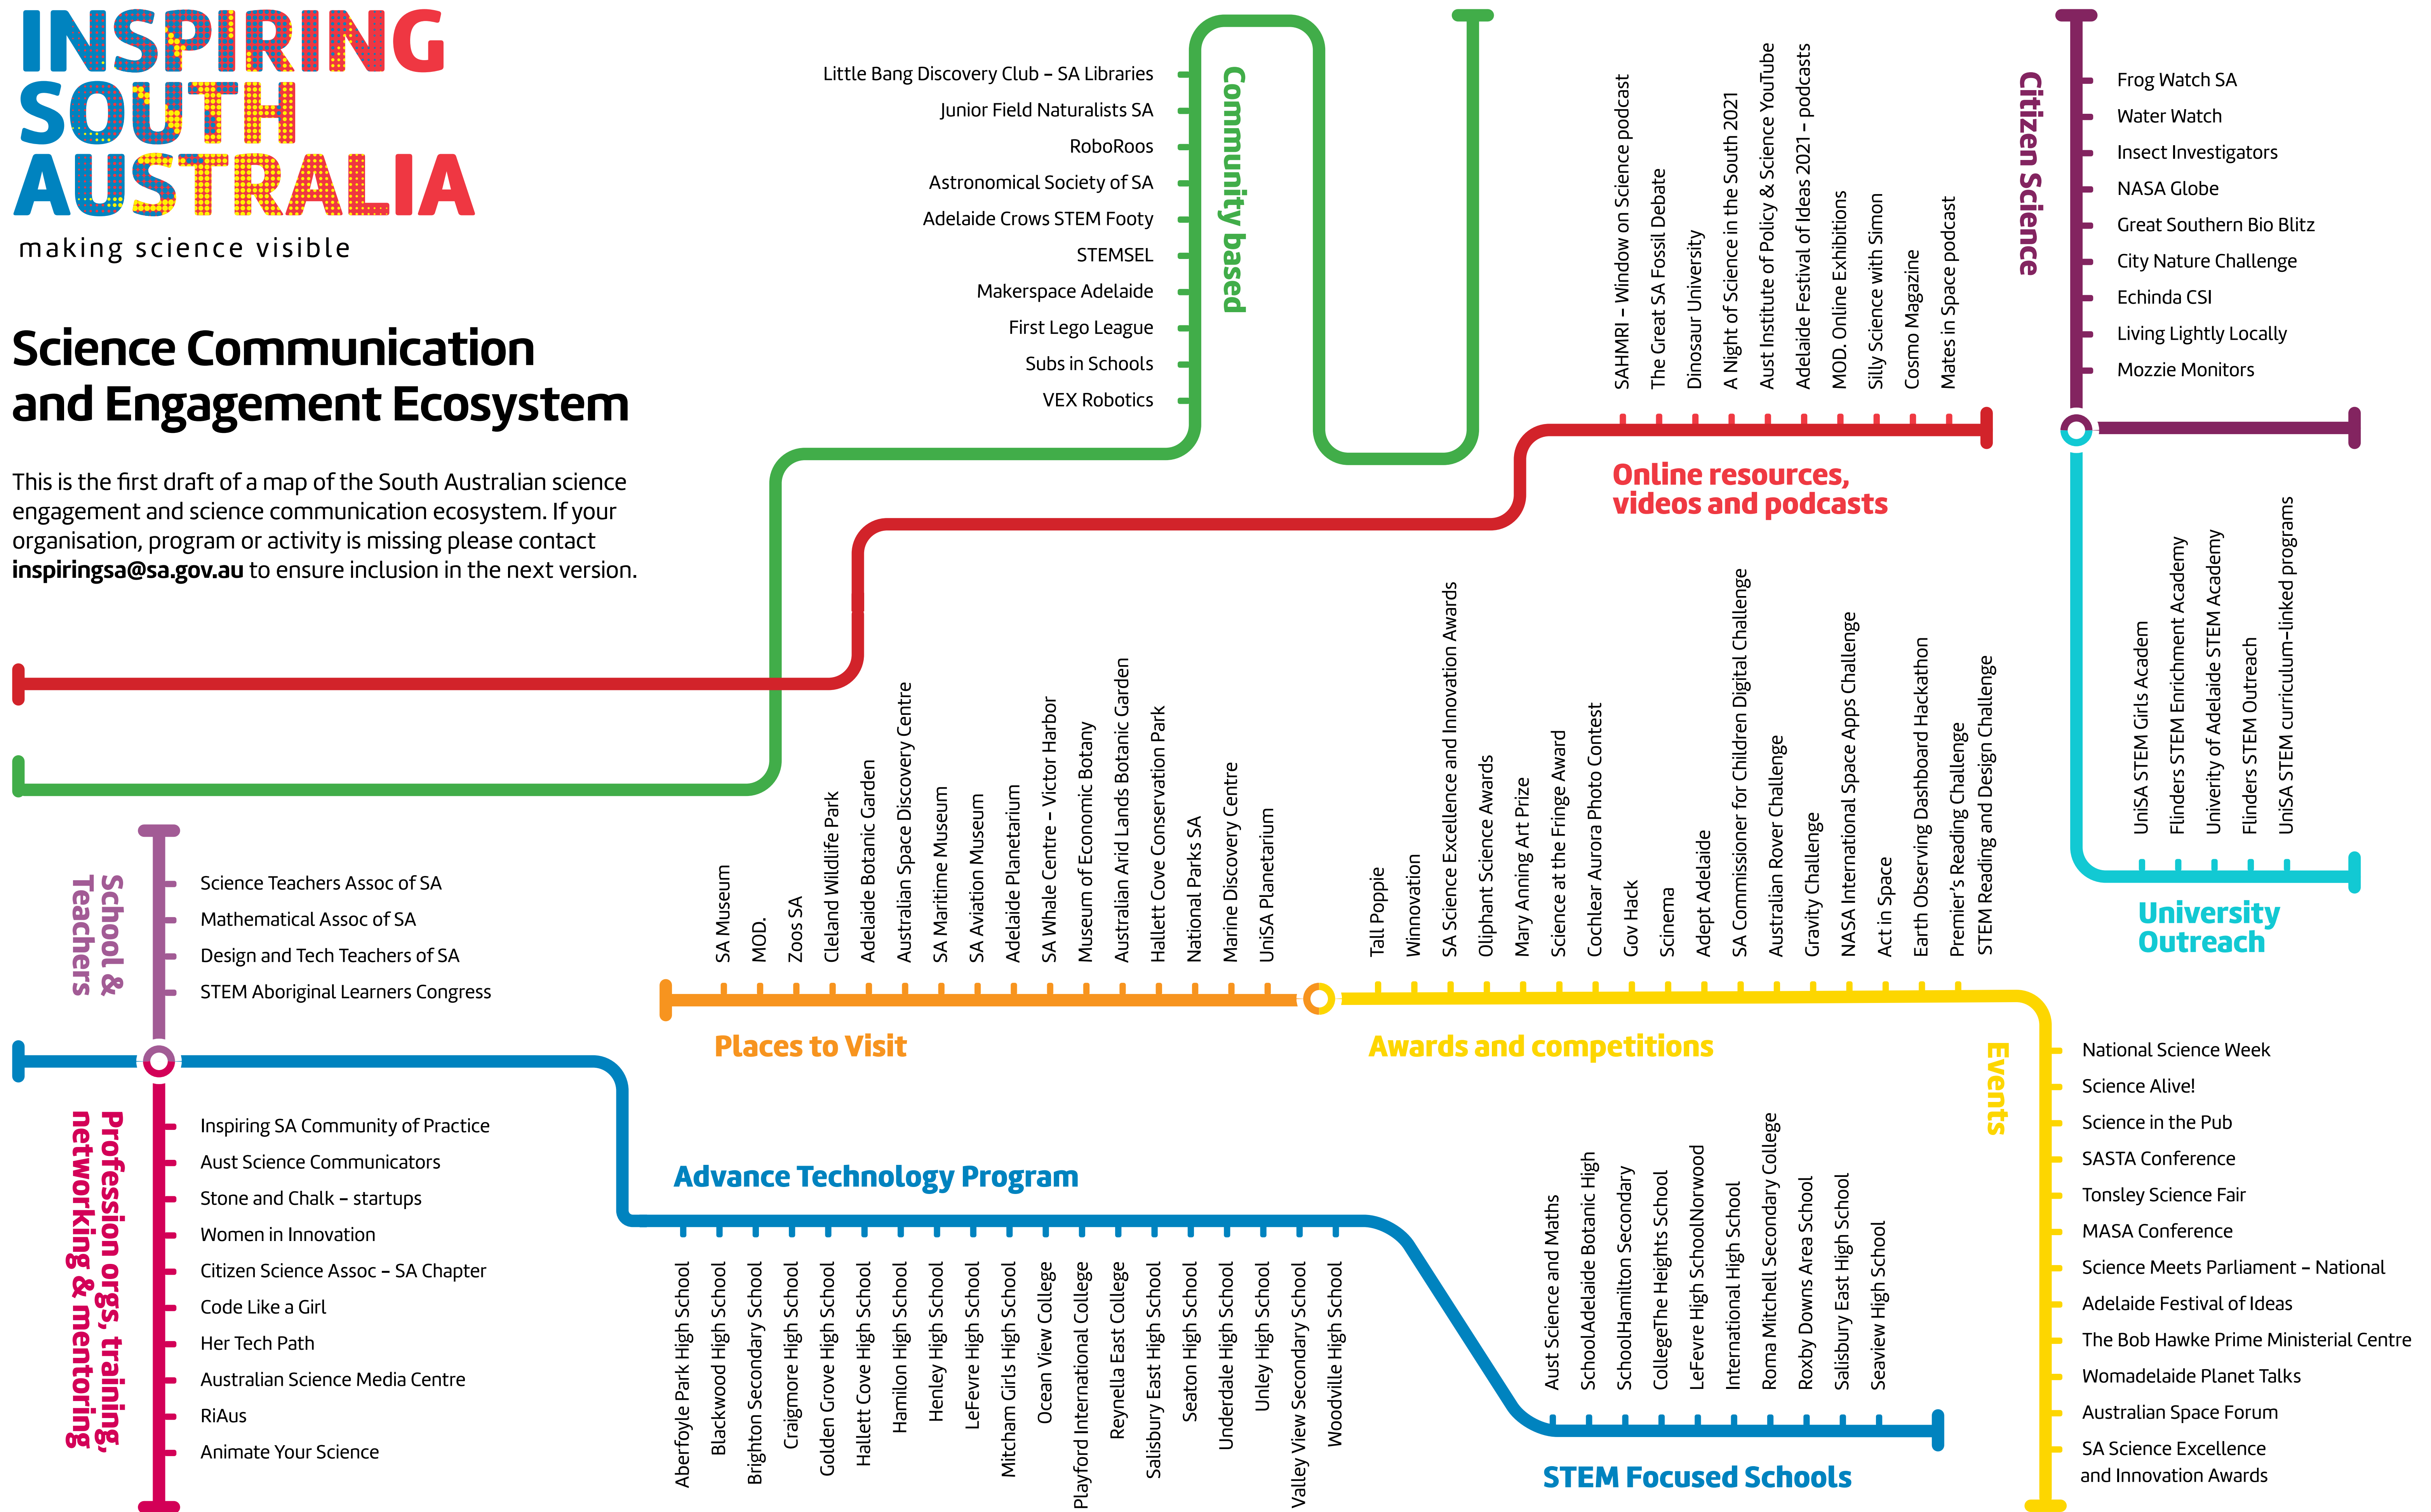

INSPIRING SOUTH AUSTRALIA

making science visible

Science Communication and Engagement Ecosystem

This is the first draft of a map of the South Australian science engagement and science communication ecosystem. If your organisation, program or activity is missing please contact inspiringsa@sa.gov.au to ensure inclusion in the next version.

School & Teachers

Professional orgs, training, networking & mentoring

Places to Visit

Awards and competitions

Events

Advance Technology Program

STEM Focused Schools

Citizen Science

University Outreach